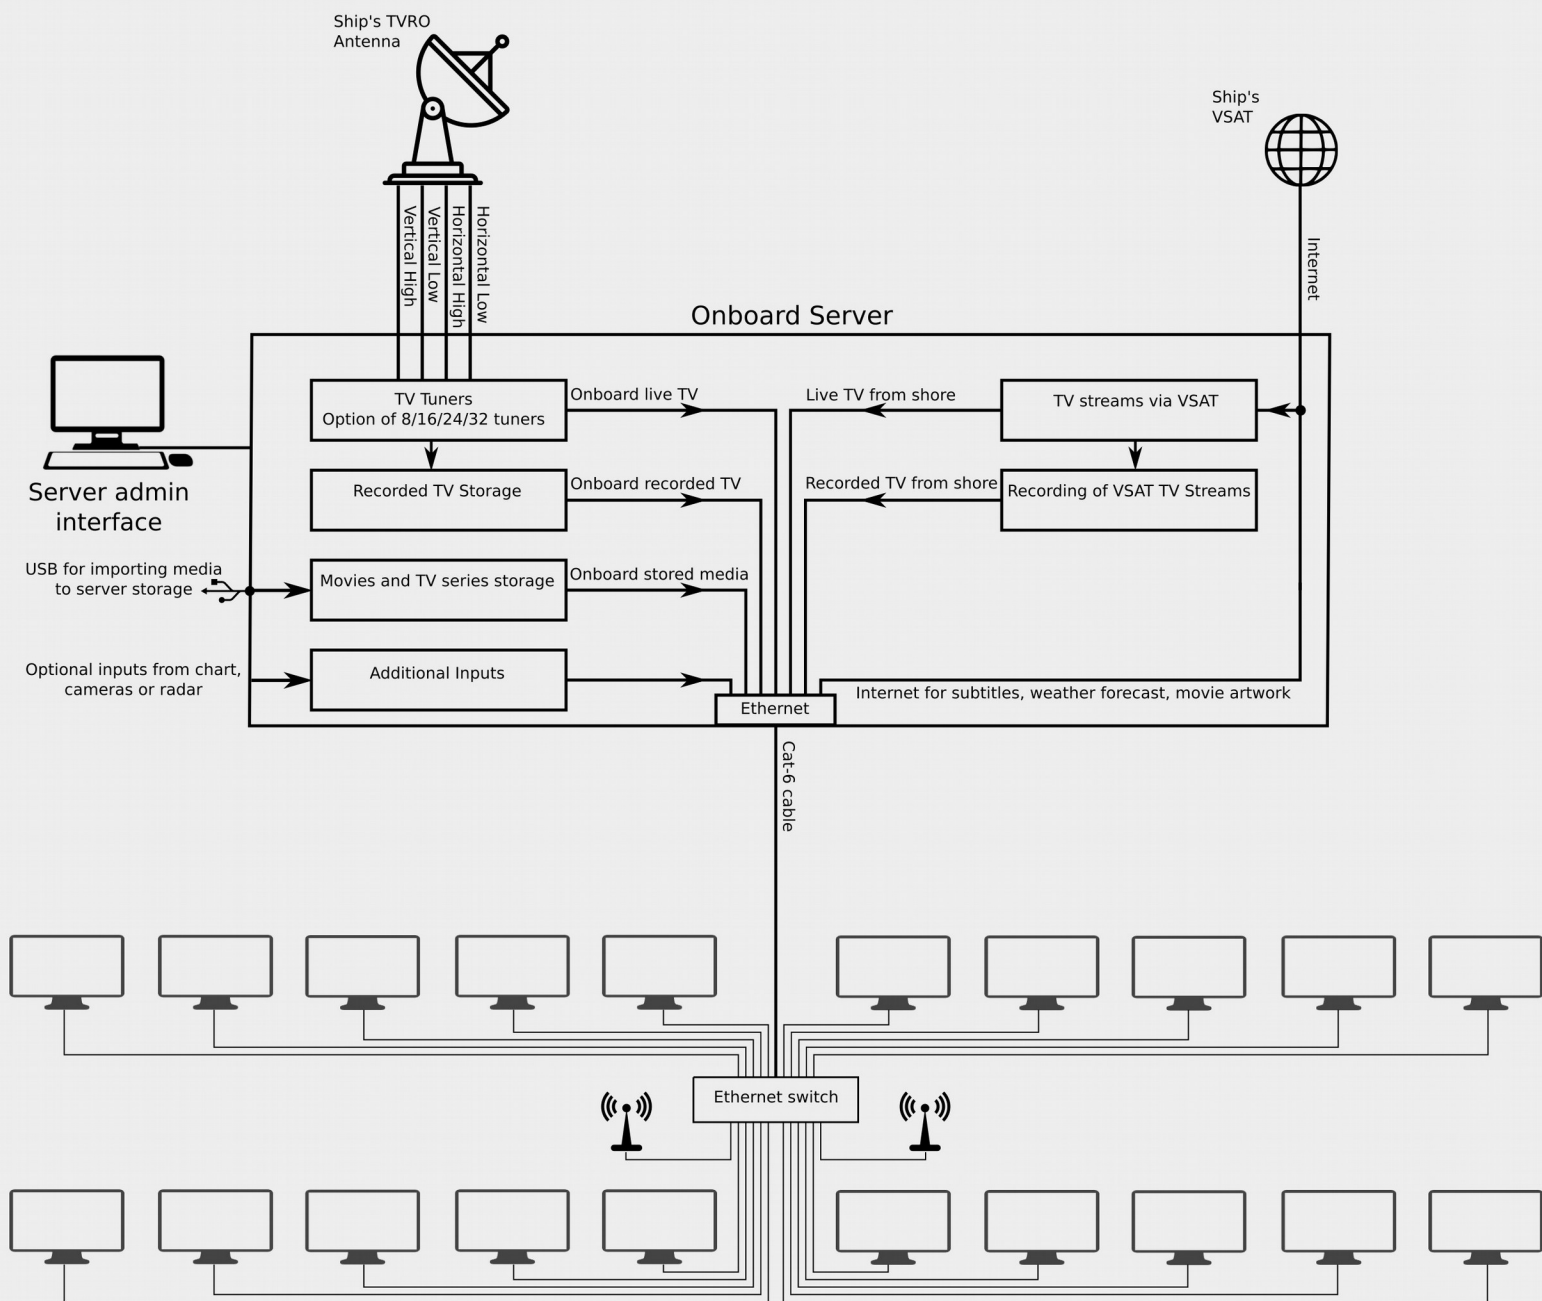

The IPTV network forms the heart of the connected ship

We believe a better connected ship can enhance safety, efficiency and crew and passenger welfare

Easily expand your IPTV system to securely distribute any source around the vessel

Whether you wish to distribute ECDIS, radar, engine monitoring, CCTV cameras, diver and ROV cameras, VHF and MF/HF radio

Contact us for a solution

Customise the system to meet your needs

Stream TV over VSAT from the Shore to the Ship

Streamed TV can be recorded to the central server and watched later, anywhere around the ship

- Stream TV using as little as 400kbps internet bandwidth per channel
- Streamed TV can be recorded and viewed later
- Available throughout the vessel
- Schedule favourite series to automatically record
- Watch TV from different regions around the world
- Optionally, live stream cameras or other video feeds from ship to shore